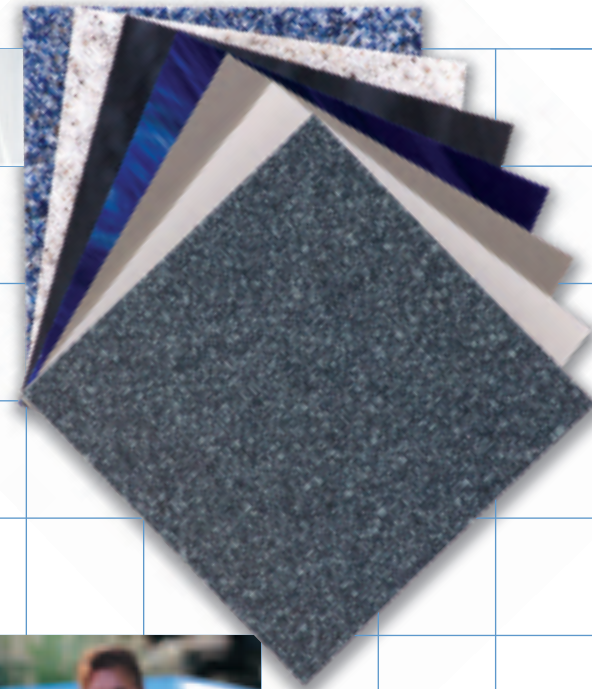

Genuine Lucite® spa surfaces allow you to realize your visions in deep, breathtaking color. Choose from a wide range of finishes to fit any decor—from stunning, textured granite to smooth, elegant marble styles. Lucite® acrylic has color that runs true to the core of the material. With proper care, your hot tub will be as rich and lustrous years from now as it is today.

Now 100%

LUCITE®

To learn more about genuine Lucite® surfaces for spas, baths or other applications, visit us at todaysspas.com and at lucite.com, or call 1-800-4-lucite.

Only hot tubs made from genuine Lucite® acrylic are exclusively available with Microban® antimicrobial product protection, which inhibits growth of bacteria that cause odor, stains and product degradation. Unlike sprays and liquids, Microban® product protection is actually part of the molecular makeup of the Lucite® surface. It virtually never wears off, so it helps your spa stay cleaner between cleanings.*

Spa color selector

Celestial Granite™ Series

starry night**
GR7121

moonscape II**
GR7134

Lustre Granite™ Series

NEW!

velour
GR7159

NEW!

satin
GR7157

Gemstone® & Marble Series

mystic emerald
GS6786

summer sapphire
GS6790

Natural Granite™ Series

caribbean**
GR7016

sierra**
GR7014

onyx
GR7006